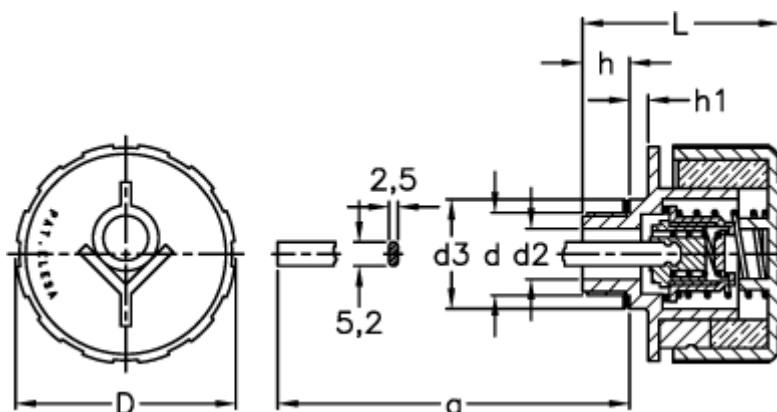

Data Sheet

Article number: 2311054913

Description: E+G Filler breather cap
SFW.70-3/4+F+a-350mb

Measures

a = 188
D = 70
d = G 3/4
d2 = 16
d3 = 35
h = 15
h1 = 6
L = 63